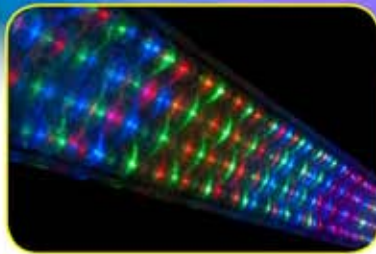

MEGA BAR RGBA

Compact 1-Meter (42-inch) Linear Fixture that offers the flexibility of RGBA (Red, Green, Blue & Amber) color mixing for stage or wall washing. The Mega Bar RGBA may be operated by the optional ADJ RFC wireless remote to control what would normally require a DMX controller or adjustments made by hand on the rear panel. Aim the wireless remote at the unit and control features such as: Black Out, built-in programs, flash, DMX addressing and RGB color change. User may also control this fixture with a DMX Controller or in Sound Active mode. This fixture uses LEDs rated at 50,000 hours with a maximum power draw of 32W. DMX addressing may also be changed by the unit's 4-button LED display. There is no duty cycle on the Megabar RGBA, plus users can "daisy-chain" the power from one unit to the next with the built-in IEC power Ins/Outs.